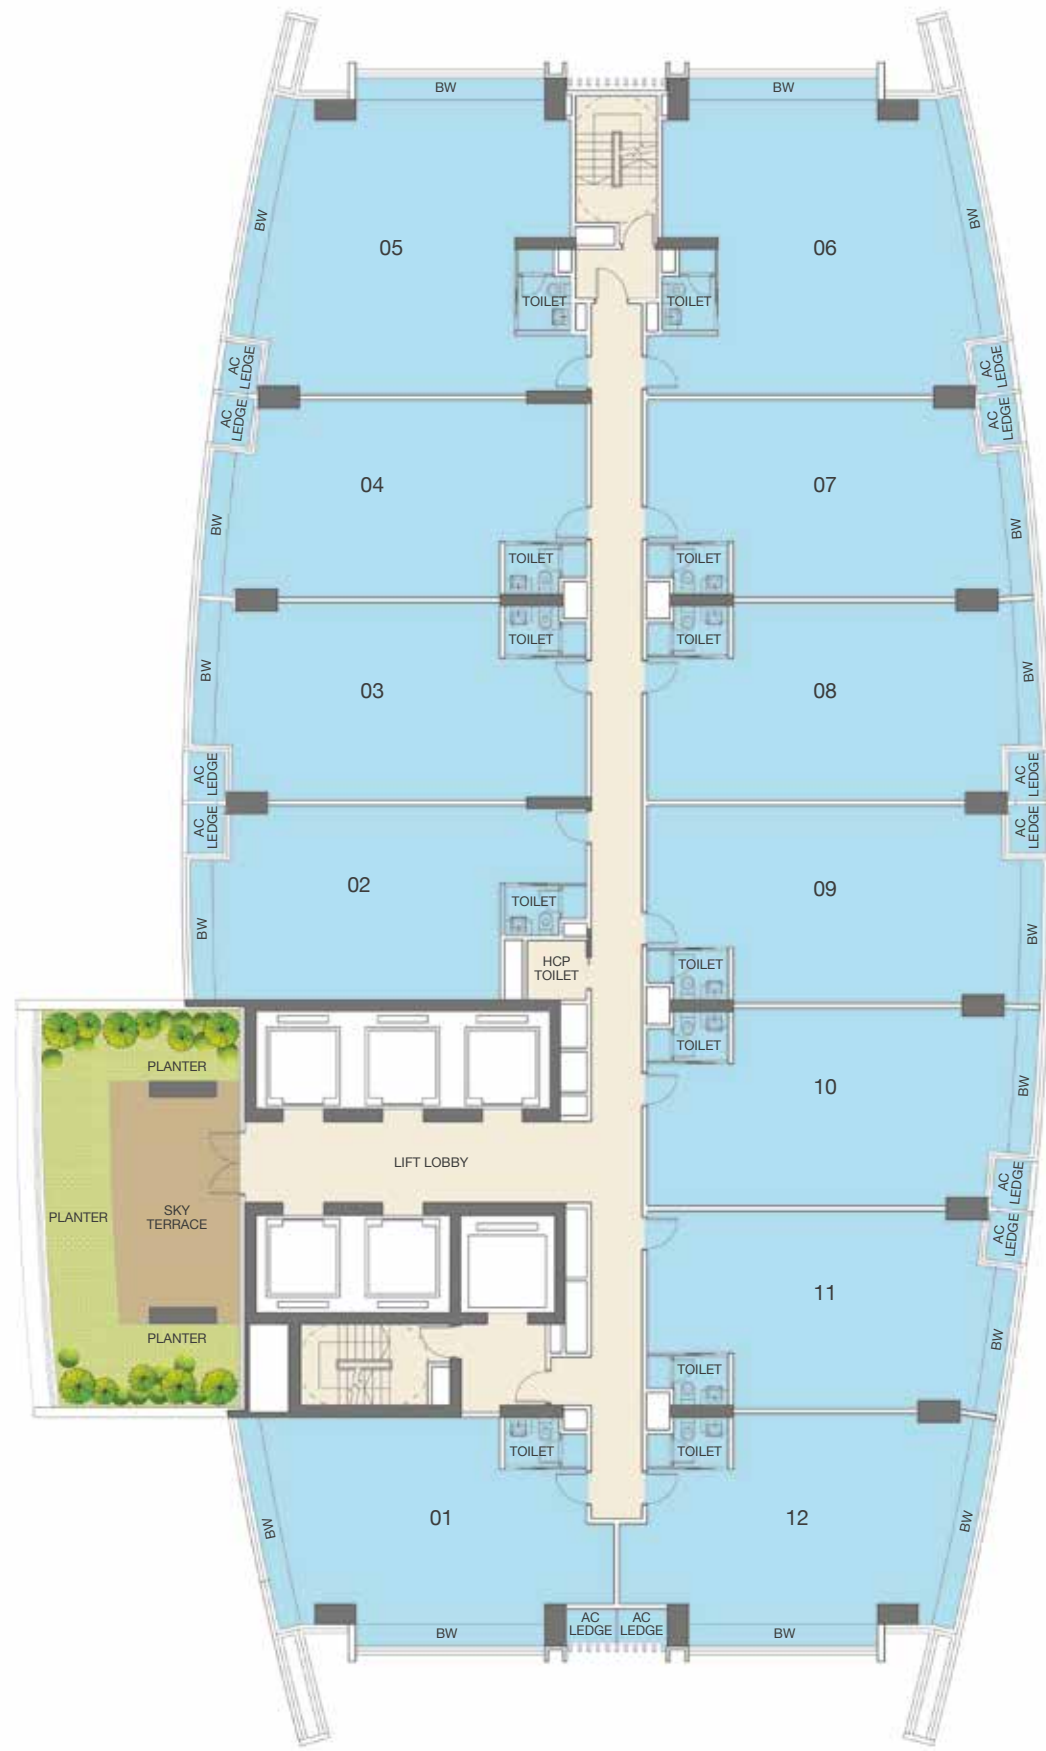

SKY TERRACE
4TH STOREY PLAN

- LEGEND
- 1 BBQ Area
 - 2 Water Feature
 - 3 Garden & Lawn
- ARTIST'S IMPRESSION

Plan not drawn to scale and subject to change as may be required or approved by the relevant authorities.

RETAIL (RESTAURANT & SHOP)
1ST STOREY PLAN

- LEGEND
- Restaurant
 - Shop

Plan not drawn to scale and subject to change as may be required or approved by the relevant authorities.

OFFICE
5TH STOREY PLAN

Plan not drawn to scale and subject to change as may be required or approved by the relevant authorities.

OFFICE
6TH STOREY PLAN

Plan not drawn to scale and subject to change as may be required or approved by the relevant authorities.

OFFICE
ODD STOREY PLAN
7TH, 9TH, 11TH, 13TH & 15TH

OFFICE
EVEN STOREY PLAN
8TH, 10TH, 12TH, 14TH & 16TH

Plan not drawn to scale and subject to change as may be required or approved by the relevant authorities.

Plan not drawn to scale and subject to change as may be required or approved by the relevant authorities.