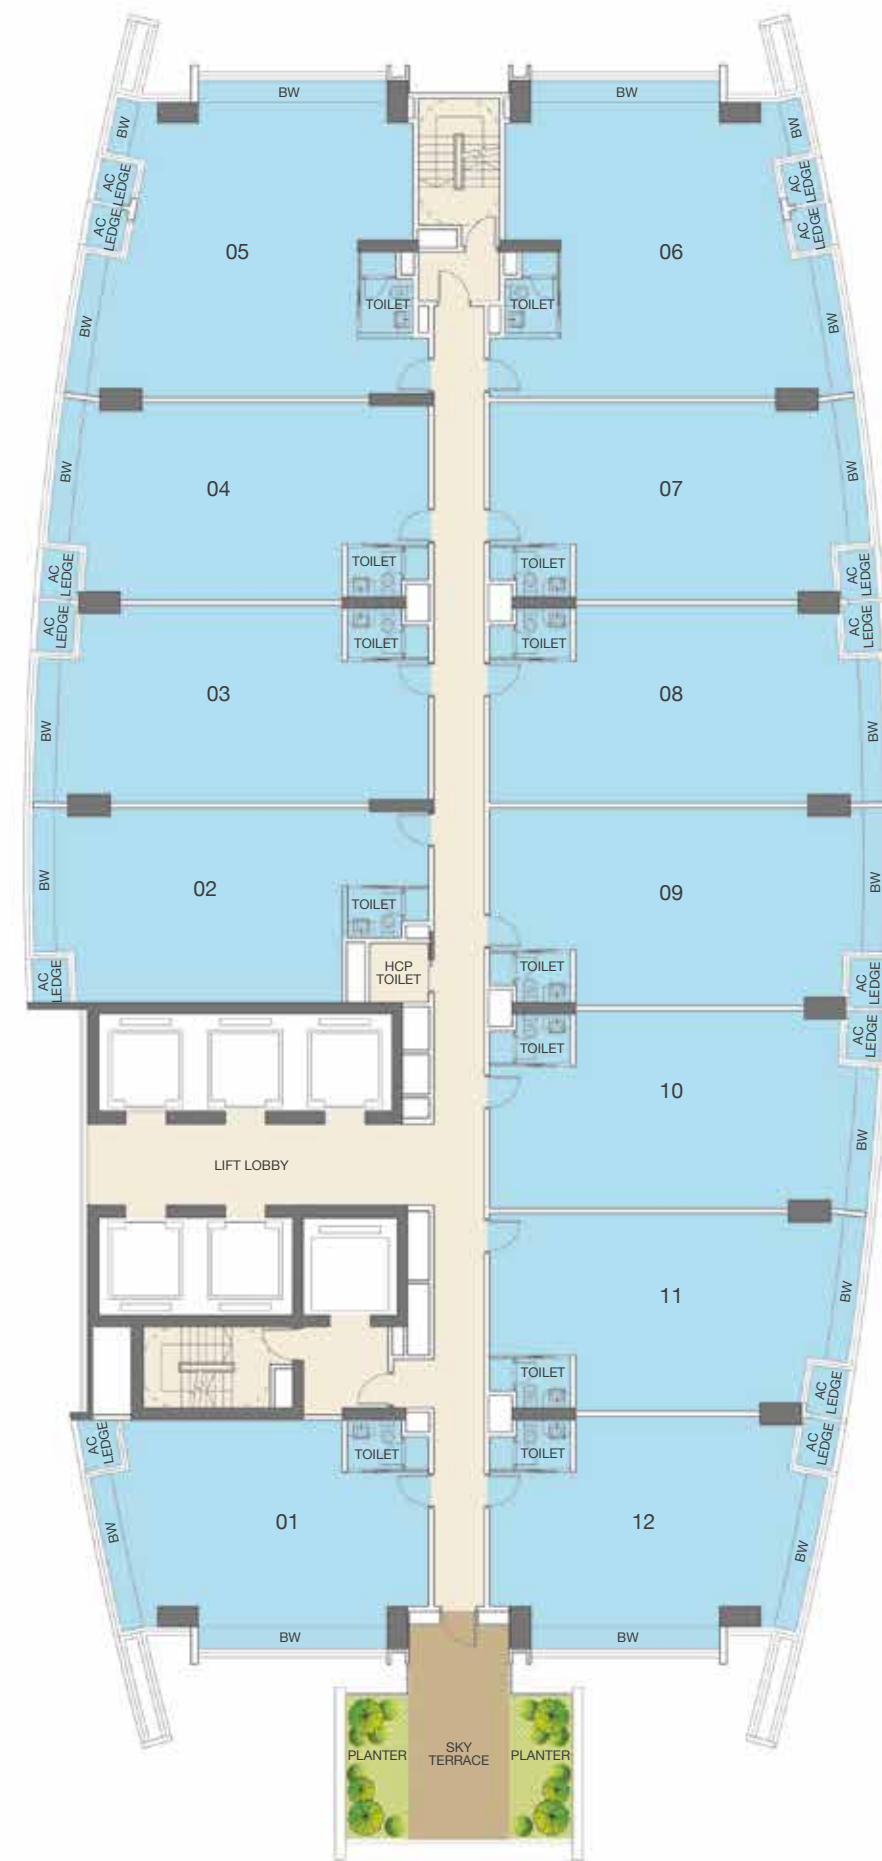

SKY TERRACE
4TH STOREY PLAN

- LEGEND
- 1 BBQ Area
 - 2 Water Feature
 - 3 Garden & Lawn
- ARTIST'S IMPRESSION

Plan not drawn to scale and subject to change as may be required or approved by the relevant authorities.

RETAIL (RESTAURANT & SHOP)
1ST STOREY PLAN

- LEGEND
- Restaurant
 - Shop

Plan not drawn to scale and subject to change as may be required or approved by the relevant authorities.

OFFICE
5TH STOREY PLAN

Plan not drawn to scale and subject to change as may be required or approved by the relevant authorities.

OFFICE
6TH STOREY PLAN

Plan not drawn to scale and subject to change as may be required or approved by the relevant authorities.

OFFICE
ODD STOREY PLAN
7TH, 9TH, 11TH, 13TH & 15TH

OFFICE
EVEN STOREY PLAN
8TH, 10TH, 12TH, 14TH & 16TH