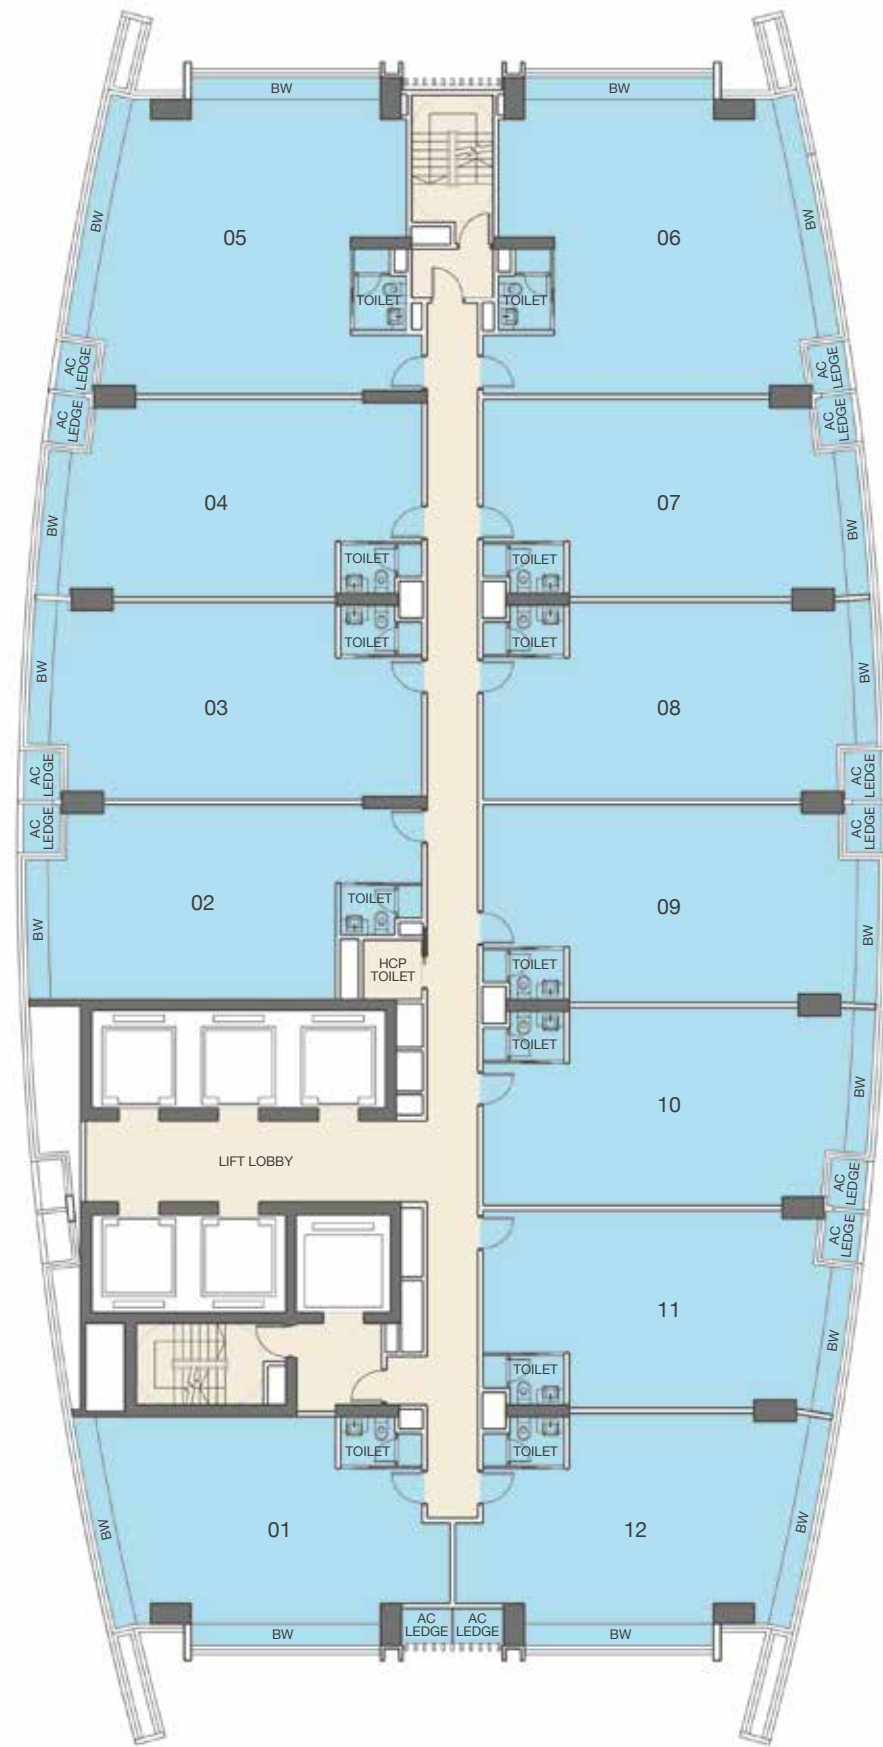

SKY TERRACE
4TH STOREY PLAN

- LEGEND
- 1 BBQ Area
 - 2 Water Feature
 - 3 Garden & Lawn
- ARTIST'S IMPRESSION

Plan not drawn to scale and subject to change as may be required or approved by the relevant authorities.

RETAIL (RESTAURANT & SHOP)
1ST STOREY PLAN

- LEGEND
- Restaurant
 - Shop

Plan not drawn to scale and subject to change as may be required or approved by the relevant authorities.

OFFICE
5TH STOREY PLAN

Plan not drawn to scale and subject to change as may be required or approved by the relevant authorities.

OFFICE
6TH STOREY PLAN

Plan not drawn to scale and subject to change as may be required or approved by the relevant authorities.

OFFICE
ODD STOREY PLAN
7TH, 9TH, 11TH, 13TH & 15TH

OFFICE
EVEN STOREY PLAN
8TH, 10TH, 12TH, 14TH & 16TH