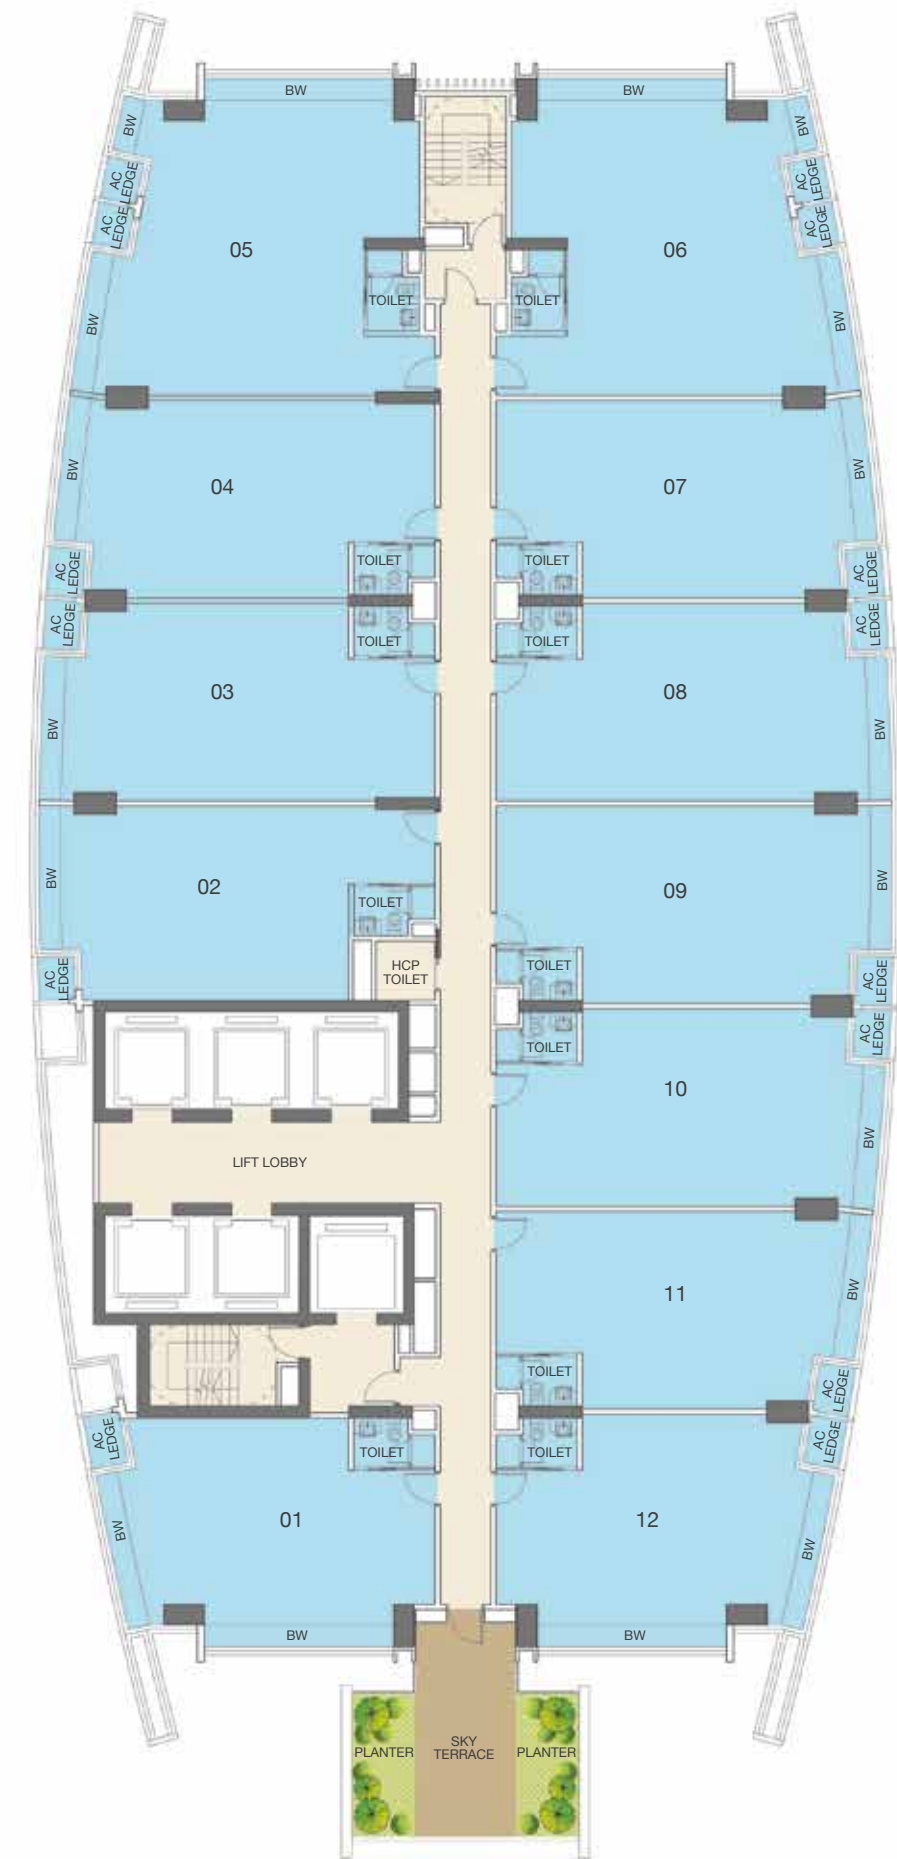

SKY TERRACE
4TH STOREY PLAN

- LEGEND
- 1 BBQ Area
 - 2 Water Feature
 - 3 Garden & Lawn
- ARTIST'S IMPRESSION

Plan not drawn to scale and subject to change as may be required or approved by the relevant authorities.

RETAIL (RESTAURANT & SHOP)
1ST STOREY PLAN

- LEGEND
- Restaurant
 - Shop

Plan not drawn to scale and subject to change as may be required or approved by the relevant authorities.

OFFICE
5TH STOREY PLAN

Plan not drawn to scale and subject to change as may be required or approved by the relevant authorities.

OFFICE
6TH STOREY PLAN

Plan not drawn to scale and subject to change as may be required or approved by the relevant authorities.

OFFICE
ODD STOREY PLAN
7TH, 9TH, 11TH, 13TH & 15TH

OFFICE
EVEN STOREY PLAN
8TH, 10TH, 12TH, 14TH & 16TH