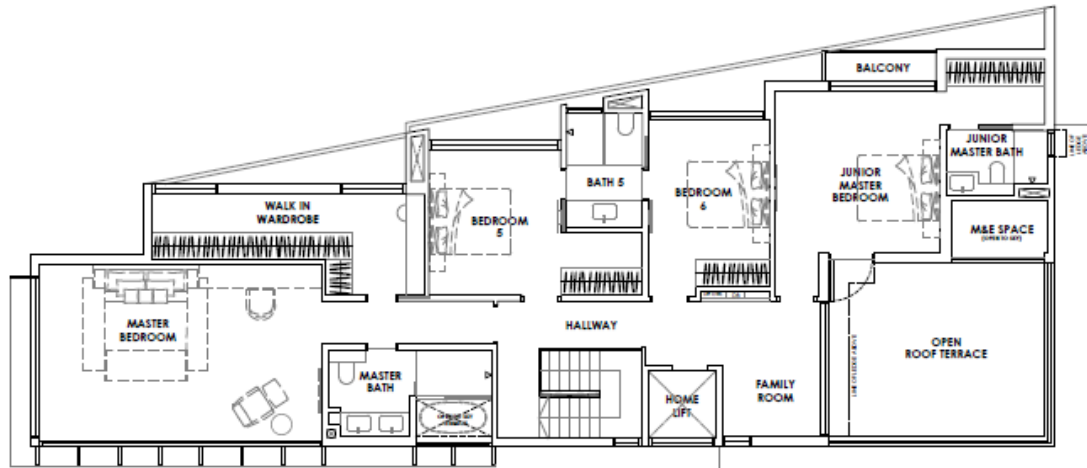

BASEMENT PLAN
34 sqm / 366 sqft

1ST STOREY PLAN
164 sqm / 1,765 sqft

2ND STOREY PLAN
107 sqm / 1,152 sqft

ATTIC PLAN
79 sqm / 850 sqft

Semi-Detached (Basement + 2 Storey + Attic)

32 OTR

- 5 Bedrooms + Family Rm
- Dry & Wet Kitchen
- 4 Baths + Powder Rm + WC
- Household Shelter + Utility
- Private Lift
- Car Porch to fit 2 cars

B A S E M E N T P L A N
36 sqm / 388 sqft

1 S T S T O R E Y P L A N
162 sqm / 1,744 sqft

2 N D S T O R E Y P L A N
108 sqm / 1,163 sqft

A T T I C P L A N
81 sqm / 872 sqft

Bungalow (Basement + 2 Storey)

36 OTR

- Spa Pool + Swimming Pool
- 6 Bedrooms + 2 Family Rms
- Dry & Wet Kitchen
- 5 Baths + 2 Powder Rms + WC
- Household Shelter + Utility + Store
- Private Lift
- Car Porch to fit 2 cars

1ST STOREY PLAN
292 sqm / 3,143 sqft

2ND STOREY PLAN
191 sqm / 2,056 sqft

BASEMENT PLAN
130 sqm / 1,399 sqft

Bungalow (Basement + 2 Storey)

Artist's Impression

Bungalow (Living, Patio & Pools)

Contemporary architecture harmoniously integrated with the natural beauty of the lush green surroundings