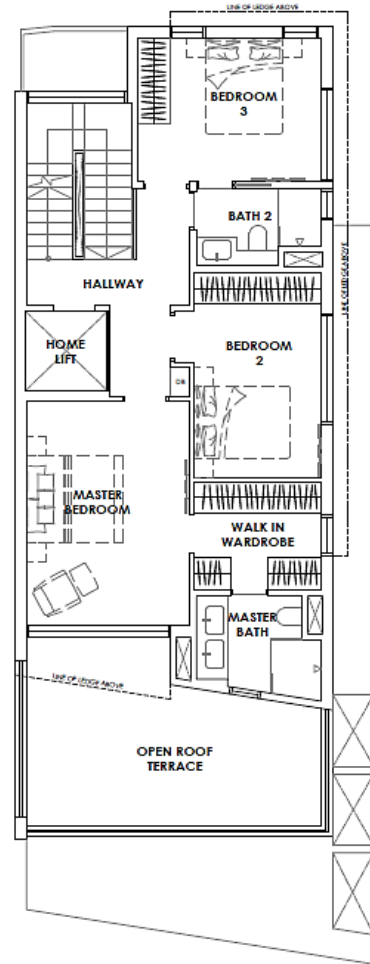

Semi-Detached (Basement + 2 Storey + Attic)

30 OTR

24m

8.28m

- 5 Bedrooms + Family Rm
- Dry Kitchen with Island
- Wet Kitchen
- 4 Baths + Powder Rm + WC
- Household Shelter + Utility
- Private Lift
- Car Porch to fit 2 cars

BASEMENT PLAN
34 sqm / 366 sqft

1ST STOREY PLAN
164 sqm / 1,765 sqft

2ND STOREY PLAN
107 sqm / 1,152 sqft

ATTIC PLAN
79 sqm / 850 sqft

Semi-Detached (Basement + 2 Storey + Attic)

32 OTR

- 5 Bedrooms + Family Rm
- Dry & Wet Kitchen
- 4 Baths + Powder Rm + WC
- Household Shelter + Utility
- Private Lift
- Car Porch to fit 2 cars

B A S E M E N T P L A N
36 sqm / 388 sqft

1 S T S T O R E Y P L A N
162 sqm / 1,744 sqft

2 N D S T O R E Y P L A N
108 sqm / 1,163 sqft

A T T I C P L A N
81 sqm / 872 sqft

Bungalow (Basement + 2 Storey)

36 OTR

- Spa Pool + Swimming Pool
- 6 Bedrooms + 2 Family Rms
- Dry & Wet Kitchen
- 5 Baths + 2 Powder Rms + WC
- Household Shelter + Utility + Store
- Private Lift
- Car Porch to fit 2 cars

1ST STOREY PLAN
292 sqm / 3,143 sqft