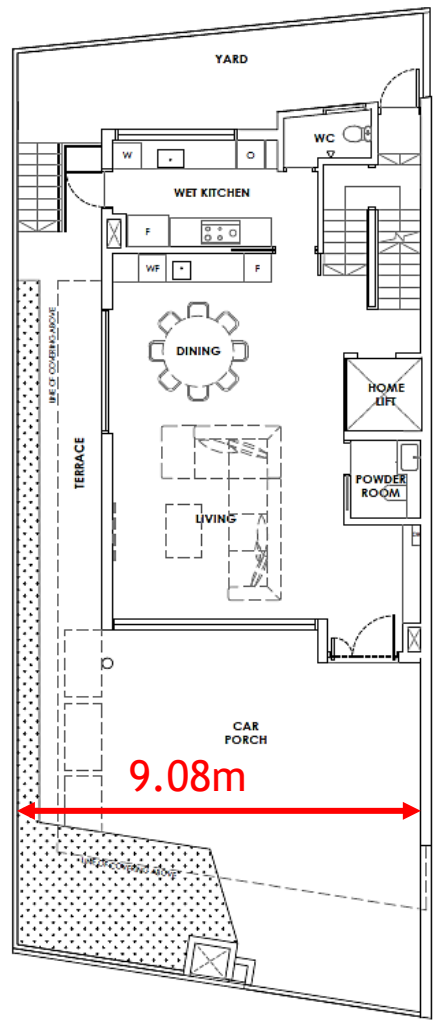

Semi-Detached (Basement + 2 Storey + Attic)

30 OTR

24m

8.28m

- 5 Bedrooms + Family Rm
- Dry Kitchen with Island
- Wet Kitchen
- 4 Baths + Powder Rm + WC
- Household Shelter + Utility
- Private Lift
- Car Porch to fit 2 cars

BASEMENT PLAN
34 sqm / 366 sqft

1ST STOREY PLAN
164 sqm / 1,765 sqft

2ND STOREY PLAN
107 sqm / 1,152 sqft

ATTIC PLAN
79 sqm / 850 sqft

Semi-Detached (Basement + 2 Storey + Attic)

32 OTR

- 5 Bedrooms + Family Rm
- Dry & Wet Kitchen
- 4 Baths + Powder Rm + WC
- Household Shelter + Utility
- Private Lift
- Car Porch to fit 2 cars

B A S E M E N T P L A N
36 sqm / 388 sqft

1 S T S T O R E Y P L A N
162 sqm / 1,744 sqft

2 N D S T O R E Y P L A N
108 sqm / 1,163 sqft

A T T I C P L A N
81 sqm / 872 sqft

Bungalow (Basement + 2 Storey)

36 OTR

- Spa Pool + Swimming Pool
- 6 Bedrooms + 2 Family Rms
- Dry & Wet Kitchen
- 5 Baths + 2 Powder Rms + WC
- Household Shelter + Utility + Store
- Private Lift
- Car Porch to fit 2 cars

1ST STOREY PLAN
292 sqm / 3,143 sqft