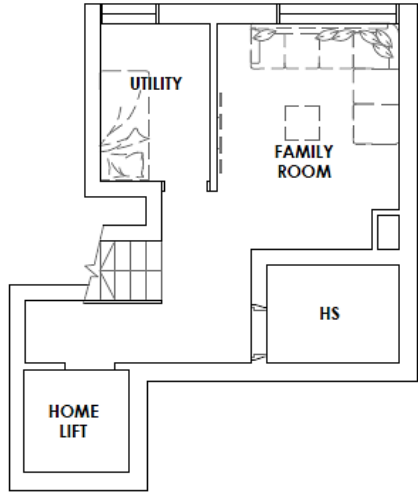

Semi-Detached (Basement + 2 Storey + Attic)

30 OTR

24m

8.28m

- 5 Bedrooms + Family Rm
- Dry Kitchen with Island
- Wet Kitchen
- 4 Baths + Powder Rm + WC
- Household Shelter + Utility
- Private Lift
- Car Porch to fit 2 cars

BASEMENT PLAN
34 sqm / 366 sqft

1ST STOREY PLAN
164 sqm / 1,765 sqft

2ND STOREY PLAN
107 sqm / 1,152 sqft

ATTIC PLAN
79 sqm / 850 sqft

Semi-Detached (Basement + 2 Storey + Attic)

32 OTR

- 5 Bedrooms + Family Rm
- Dry & Wet Kitchen
- 4 Baths + Powder Rm + WC
- Household Shelter + Utility
- Private Lift
- Car Porch to fit 2 cars

B A S E M E N T P L A N
36 sqm / 388 sqft

1 S T S T O R E Y P L A N
162 sqm / 1,744 sqft

2 N D S T O R E Y P L A N
108 sqm / 1,163 sqft

A T T I C P L A N
81 sqm / 872 sqft

Bungalow (Basement + 2 Storey)

36 OTR

- Spa Pool + Swimming Pool
- 6 Bedrooms + 2 Family Rms
- Dry & Wet Kitchen
- 5 Baths + 2 Powder Rms + WC
- Household Shelter + Utility + Store
- Private Lift
- Car Porch to fit 2 cars

1ST STOREY PLAN
292 sqm / 3,143 sqft