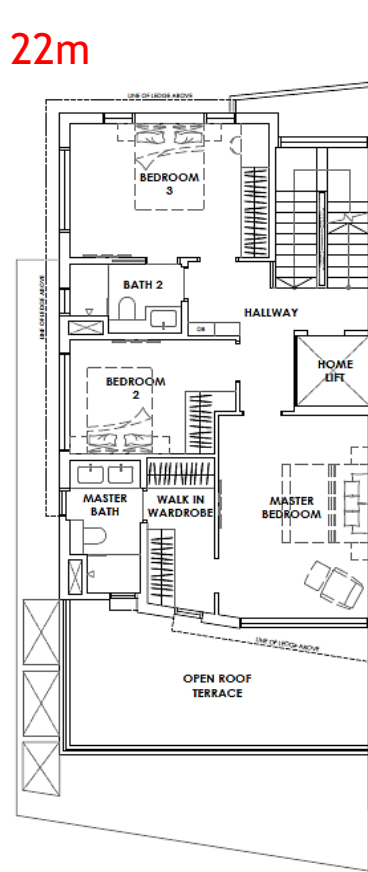

Semi-Detached (Basement + 2 Storey + Attic)

30 OTR

24m

8.28m

- 5 Bedrooms + Family Rm
- Dry Kitchen with Island
- Wet Kitchen
- 4 Baths + Powder Rm + WC
- Household Shelter + Utility
- Private Lift
- Car Porch to fit 2 cars

BASEMENT PLAN
34 sqm / 366 sqft

1ST STOREY PLAN
164 sqm / 1,765 sqft

2ND STOREY PLAN
107 sqm / 1,152 sqft

ATTIC PLAN
79 sqm / 850 sqft

Semi-Detached (Basement + 2 Storey + Attic)

32 OTR

- 5 Bedrooms + Family Rm
- Dry & Wet Kitchen
- 4 Baths + Powder Rm + WC
- Household Shelter + Utility
- Private Lift
- Car Porch to fit 2 cars

B A S E M E N T P L A N
36 sqm / 388 sqft

1 S T S T O R E Y P L A N
162 sqm / 1,744 sqft

2 N D S T O R E Y P L A N
108 sqm / 1,163 sqft

A T T I C P L A N
81 sqm / 872 sqft

Bungalow (Basement + 2 Storey)

36 OTR

- Spa Pool + Swimming Pool
- 6 Bedrooms + 2 Family Rms
- Dry & Wet Kitchen
- 5 Baths + 2 Powder Rms + WC
- Household Shelter + Utility + Store
- Private Lift
- Car Porch to fit 2 cars

1ST STOREY PLAN
292 sqm / 3,143 sqft