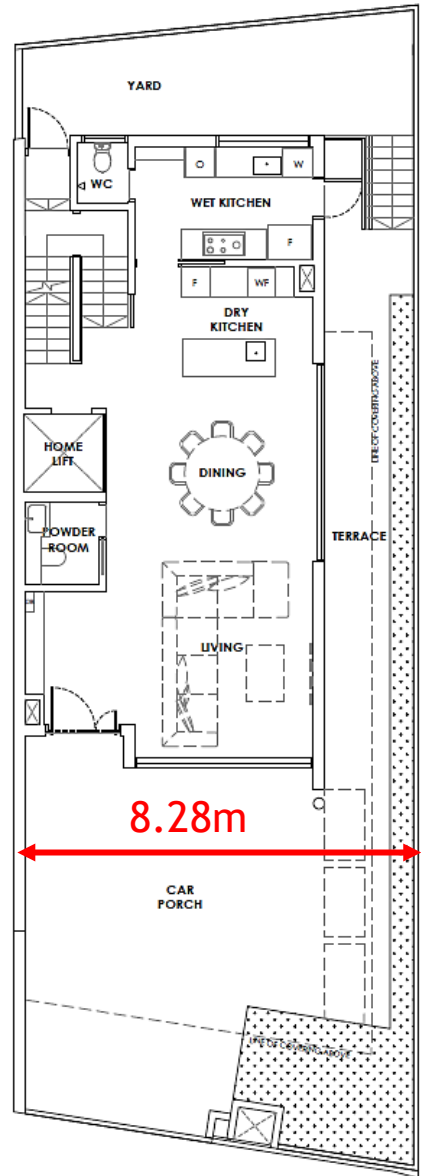

Semi-Detached (Basement + 2 Storey + Attic)

30 OTR

24m

8.28m

- 5 Bedrooms + Family Rm
- Dry Kitchen with Island
- Wet Kitchen
- 4 Baths + Powder Rm + WC
- Household Shelter + Utility
- Private Lift
- Car Porch to fit 2 cars

BASEMENT PLAN
34 sqm / 366 sqft

1ST STOREY PLAN
164 sqm / 1,765 sqft

2ND STOREY PLAN
107 sqm / 1,152 sqft

ATTIC PLAN
79 sqm / 850 sqft

Semi-Detached (Basement + 2 Storey + Attic)

32 OTR

- 5 Bedrooms + Family Rm
- Dry & Wet Kitchen
- 4 Baths + Powder Rm + WC
- Household Shelter + Utility
- Private Lift
- Car Porch to fit 2 cars

B A S E M E N T P L A N
36 sqm / 388 sqft

1 S T S T O R E Y P L A N
162 sqm / 1,744 sqft

2 N D S T O R E Y P L A N
108 sqm / 1,163 sqft

A T T I C P L A N
81 sqm / 872 sqft

Bungalow (Basement + 2 Storey)

36 OTR

- Spa Pool + Swimming Pool
- 6 Bedrooms + 2 Family Rms
- Dry & Wet Kitchen
- 5 Baths + 2 Powder Rms + WC
- Household Shelter + Utility + Store
- Private Lift
- Car Porch to fit 2 cars

1ST STOREY PLAN
292 sqm / 3,143 sqft