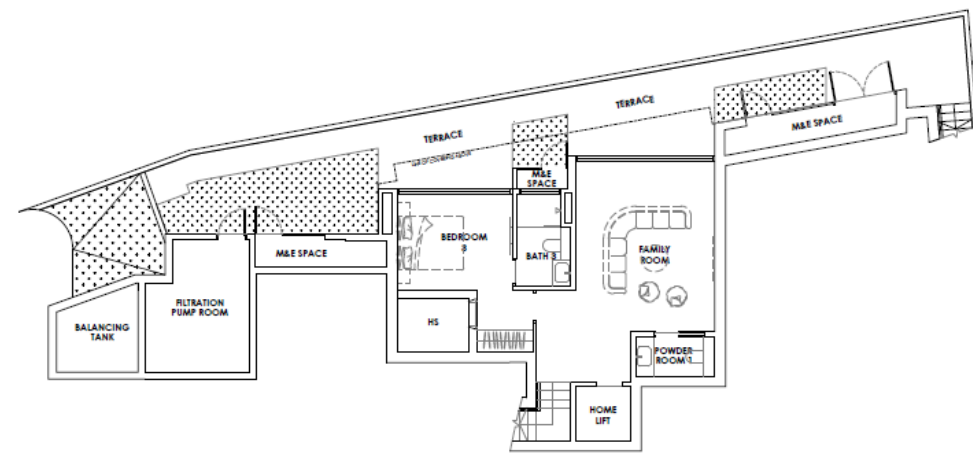

BASEMENT PLAN
34 sqm / 366 sqft

1ST STOREY PLAN
164 sqm / 1,765 sqft

2ND STOREY PLAN
107 sqm / 1,152 sqft

ATTIC PLAN
79 sqm / 850 sqft

Semi-Detached (Basement + 2 Storey + Attic)

32 OTR

- 5 Bedrooms + Family Rm
- Dry & Wet Kitchen
- 4 Baths + Powder Rm + WC
- Household Shelter + Utility
- Private Lift
- Car Porch to fit 2 cars

B A S E M E N T P L A N
36 sqm / 388 sqft

1 S T S T O R E Y P L A N
162 sqm / 1,744 sqft

2 N D S T O R E Y P L A N
108 sqm / 1,163 sqft

A T T I C P L A N
81 sqm / 872 sqft

Bungalow (Basement + 2 Storey)

36 OTR

- Spa Pool + Swimming Pool
- 6 Bedrooms + 2 Family Rms
- Dry & Wet Kitchen
- 5 Baths + 2 Powder Rms + WC
- Household Shelter + Utility + Store
- Private Lift
- Car Porch to fit 2 cars

1ST STOREY PLAN
292 sqm / 3,143 sqft

2ND STOREY PLAN
191 sqm / 2,056 sqft

BASEMENT PLAN
130 sqm / 1,399 sqft

Bungalow (Basement + 2 Storey)

Artist's Impression

Bungalow (Living, Patio & Pools)

Contemporary architecture harmoniously integrated with the natural beauty of the lush green surroundings