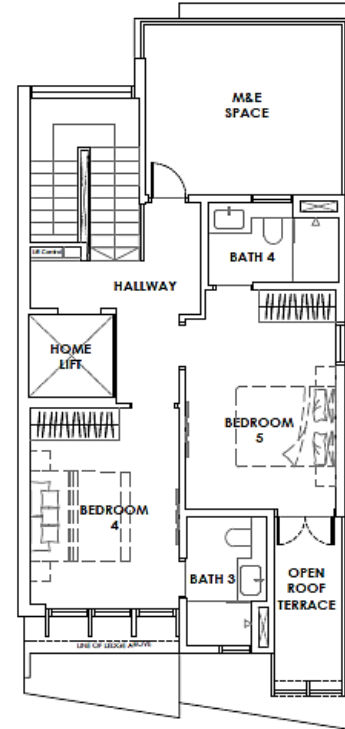

Semi-Detached (Basement + 2 Storey + Attic)

30 OTR

24m

8.28m

- 5 Bedrooms + Family Rm
- Dry Kitchen with Island
- Wet Kitchen
- 4 Baths + Powder Rm + WC
- Household Shelter + Utility
- Private Lift
- Car Porch to fit 2 cars

BASEMENT PLAN
34 sqm / 366 sqft

1ST STOREY PLAN
164 sqm / 1,765 sqft

2ND STOREY PLAN
107 sqm / 1,152 sqft

ATTIC PLAN
79 sqm / 850 sqft

Semi-Detached (Basement + 2 Storey + Attic)

32 OTR

- 5 Bedrooms + Family Rm
- Dry & Wet Kitchen
- 4 Baths + Powder Rm + WC
- Household Shelter + Utility
- Private Lift
- Car Porch to fit 2 cars

B A S E M E N T P L A N
36 sqm / 388 sqft

1 S T S T O R E Y P L A N
162 sqm / 1,744 sqft

2 N D S T O R E Y P L A N
108 sqm / 1,163 sqft

A T T I C P L A N
81 sqm / 872 sqft

Bungalow (Basement + 2 Storey)

36 OTR

- Spa Pool + Swimming Pool
- 6 Bedrooms + 2 Family Rms
- Dry & Wet Kitchen
- 5 Baths + 2 Powder Rms + WC
- Household Shelter + Utility + Store
- Private Lift
- Car Porch to fit 2 cars

1ST STOREY PLAN
292 sqm / 3,143 sqft