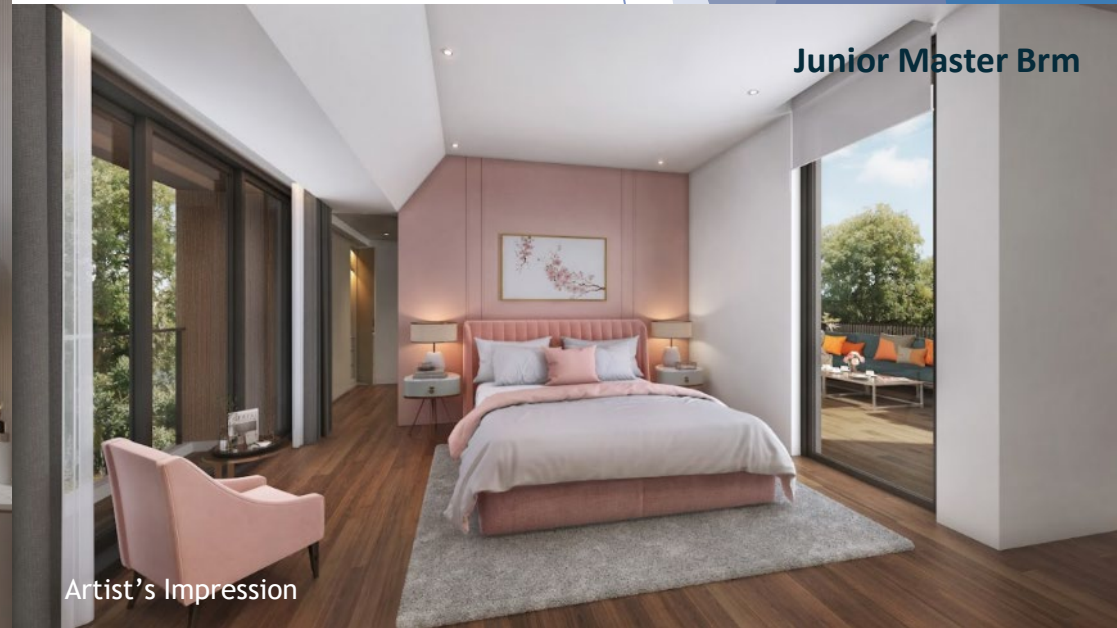

FERMAX

Generous living space that opens up to the lush greenery and views of the pools, recreating the ideal indoor-outdoor resort lifestyle.

- Polished homogenous tile 900 x 900
- Same Pool tiles

Virtual Tour:
http://projects.blanct.com/tongeng_otr/bungalow/

Bungalow (Car Porch)

Artist's Impression

Bungalow (Dry Kitchen Details)

Bungalow (Dry Kitchen Details)

Bungalow (Wet Kitchen Details)

SAMSUNG De Dietrich  hansgrohe BLANCO

Bungalow (Bedrooms)

- Timber flooring