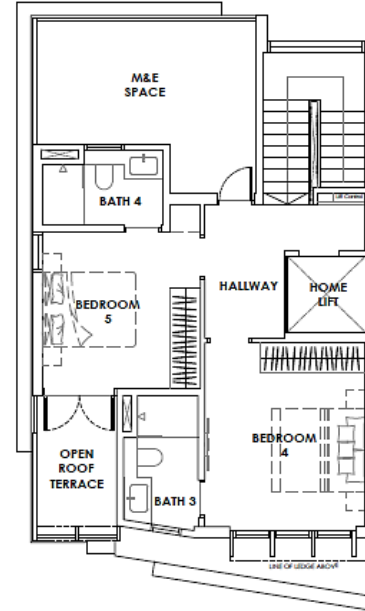

Semi-Detached (Basement + 2 Storey + Attic)

30 OTR

24m

8.28m

- 5 Bedrooms + Family Rm
- Dry Kitchen with Island
- Wet Kitchen
- 4 Baths + Powder Rm + WC
- Household Shelter + Utility
- Private Lift
- Car Porch to fit 2 cars

BASEMENT PLAN
34 sqm / 366 sqft

1ST STOREY PLAN
164 sqm / 1,765 sqft

2ND STOREY PLAN
107 sqm / 1,152 sqft

ATTIC PLAN
79 sqm / 850 sqft

Semi-Detached (Basement + 2 Storey + Attic)

32 OTR

- 5 Bedrooms + Family Rm
- Dry & Wet Kitchen
- 4 Baths + Powder Rm + WC
- Household Shelter + Utility
- Private Lift
- Car Porch to fit 2 cars

B A S E M E N T P L A N
36 sqm / 388 sqft

1 S T S T O R E Y P L A N
162 sqm / 1,744 sqft

2 N D S T O R E Y P L A N
108 sqm / 1,163 sqft

A T T I C P L A N
81 sqm / 872 sqft

Bungalow (Basement + 2 Storey)

36 OTR

- Spa Pool + Swimming Pool
- 6 Bedrooms + 2 Family Rms
- Dry & Wet Kitchen
- 5 Baths + 2 Powder Rms + WC
- Household Shelter + Utility + Store
- Private Lift
- Car Porch to fit 2 cars

1ST STOREY PLAN
292 sqm / 3,143 sqft