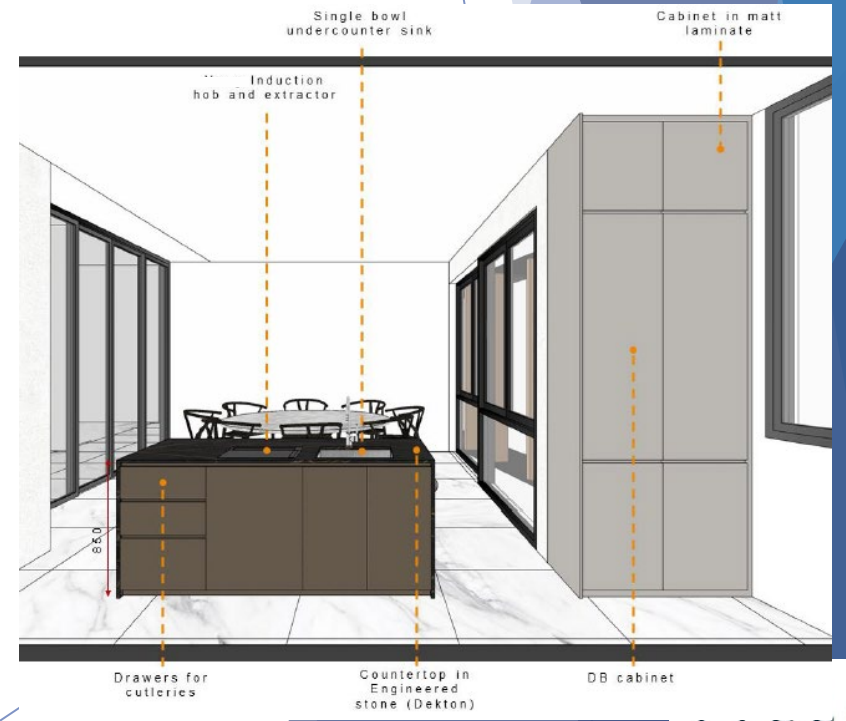

Semi-Detached (Basement + 2 Storey + Attic)

30 OTR

24m

8.28m

- 5 Bedrooms + Family Rm
- Dry Kitchen with Island
- Wet Kitchen
- 4 Baths + Powder Rm + WC
- Household Shelter + Utility
- Private Lift
- Car Porch to fit 2 cars

BASEMENT PLAN
34 sqm / 366 sqft

1ST STOREY PLAN
164 sqm / 1,765 sqft

2ND STOREY PLAN
107 sqm / 1,152 sqft

ATTIC PLAN
79 sqm / 850 sqft

Semi-Detached (Basement + 2 Storey + Attic)

32 OTR

- 5 Bedrooms + Family Rm
- Dry & Wet Kitchen
- 4 Baths + Powder Rm + WC
- Household Shelter + Utility
- Private Lift
- Car Porch to fit 2 cars

FERMAX

Generous living space that opens up to the lush greenery and views of the pools, recreating the ideal indoor-outdoor resort lifestyle.

- Polished homogenous tile 900 x 900
- Same Pool tiles

Virtual Tour:
http://projects.blanct.com/tongeng_otr/bungalow/

Bungalow (Car Porch)

Artist's Impression

Bungalow (Dry Kitchen Details)

Bungalow (Dry Kitchen Details)

Bungalow (Wet Kitchen Details)

SAMSUNG De Dietrich  hansgrohe BLANCO

Bungalow (Bedrooms)

- Timber flooring