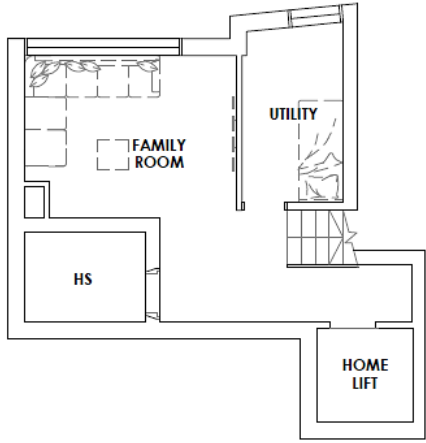

Semi-Detached (Basement + 2 Storey + Attic)

30 OTR

24m

8.28m

- 5 Bedrooms + Family Rm
- Dry Kitchen with Island
- Wet Kitchen
- 4 Baths + Powder Rm + WC
- Household Shelter + Utility
- Private Lift
- Car Porch to fit 2 cars

BASEMENT PLAN
34 sqm / 366 sqft

1ST STOREY PLAN
164 sqm / 1,765 sqft

2ND STOREY PLAN
107 sqm / 1,152 sqft

ATTIC PLAN
79 sqm / 850 sqft

Semi-Detached (Basement + 2 Storey + Attic)

32 OTR

- 5 Bedrooms + Family Rm
- Dry & Wet Kitchen
- 4 Baths + Powder Rm + WC
- Household Shelter + Utility
- Private Lift
- Car Porch to fit 2 cars

B A S E M E N T P L A N
36 sqm / 388 sqft

1 S T S T O R E Y P L A N
162 sqm / 1,744 sqft

2 N D S T O R E Y P L A N
108 sqm / 1,163 sqft

A T T I C P L A N
81 sqm / 872 sqft

Bungalow (Basement + 2 Storey)

36 OTR

- Spa Pool + Swimming Pool
- 6 Bedrooms + 2 Family Rms
- Dry & Wet Kitchen
- 5 Baths + 2 Powder Rms + WC
- Household Shelter + Utility + Store
- Private Lift
- Car Porch to fit 2 cars

1ST STOREY PLAN
292 sqm / 3,143 sqft