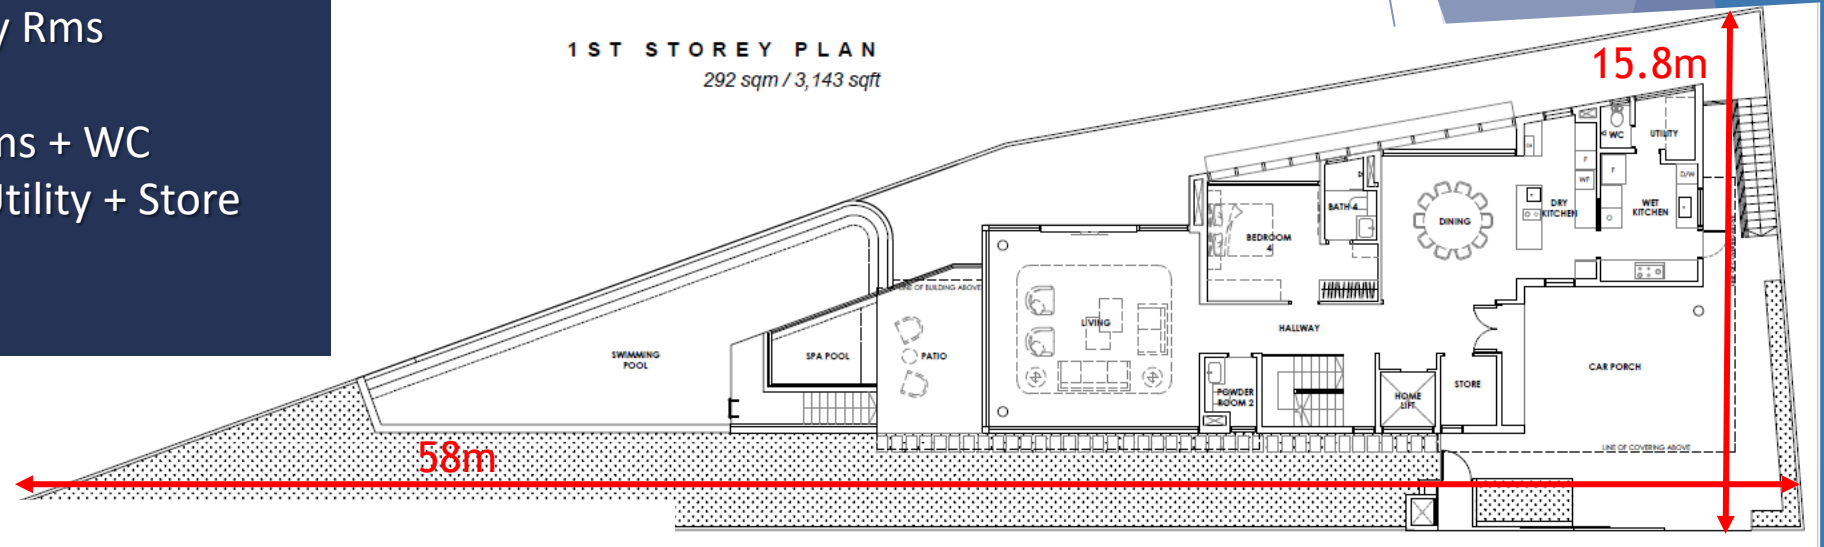

BASEMENT PLAN
34 sqm / 366 sqft

1ST STOREY PLAN
164 sqm / 1,765 sqft

2ND STOREY PLAN
107 sqm / 1,152 sqft

ATTIC PLAN
79 sqm / 850 sqft

Semi-Detached (Basement + 2 Storey + Attic)

32 OTR

- 5 Bedrooms + Family Rm
- Dry & Wet Kitchen
- 4 Baths + Powder Rm + WC
- Household Shelter + Utility
- Private Lift
- Car Porch to fit 2 cars

B A S E M E N T P L A N
36 sqm / 388 sqft

1 S T S T O R E Y P L A N
162 sqm / 1,744 sqft

2 N D S T O R E Y P L A N
108 sqm / 1,163 sqft

A T T I C P L A N
81 sqm / 872 sqft

Bungalow (Basement + 2 Storey)

36 OTR

- Spa Pool + Swimming Pool
- 6 Bedrooms + 2 Family Rms
- Dry & Wet Kitchen
- 5 Baths + 2 Powder Rms + WC
- Household Shelter + Utility + Store
- Private Lift
- Car Porch to fit 2 cars

1ST STOREY PLAN
292 sqm / 3,143 sqft

2ND STOREY PLAN
191 sqm / 2,056 sqft

BASEMENT PLAN
130 sqm / 1,399 sqft

Bungalow (Basement + 2 Storey)

Artist's Impression

Bungalow (Living, Patio & Pools)

Contemporary architecture harmoniously integrated with the natural beauty of the lush green surroundings